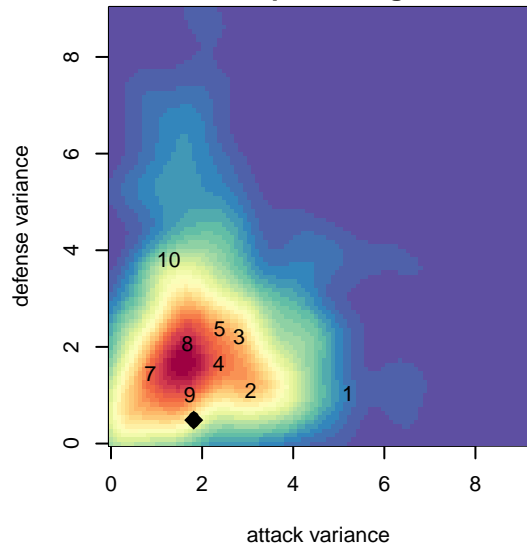

# BYSL Bluebirdz B04

Idaho Falls, ID  
B04 total strength=1201  
attack=4.68 defense=3.45

alt names used:

Venues played:  
2016 Performance Cup U13/14B Silver (2004/2)  
2016 Canyon Rim Classic U13 B U13  
2016 PVSC Spring Classic BU13

**BYSL Bluebirdz B04**  
Dots are actual minus expected GF (blue circles) and GA (red triangles).  
Blue line is smoothed change in attack strength. Red is smoothed change in defense strength.

**attack and defense variance (black dot)  
relative to other teams  
and top 10 in region**