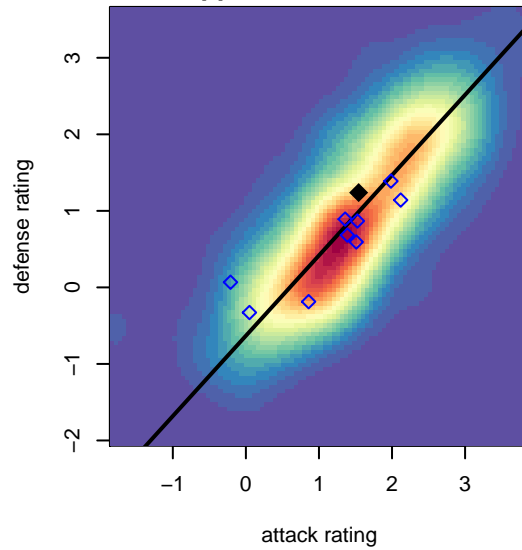

**attack and defense rating
relative to others at age
and all opponents in last 13 months**